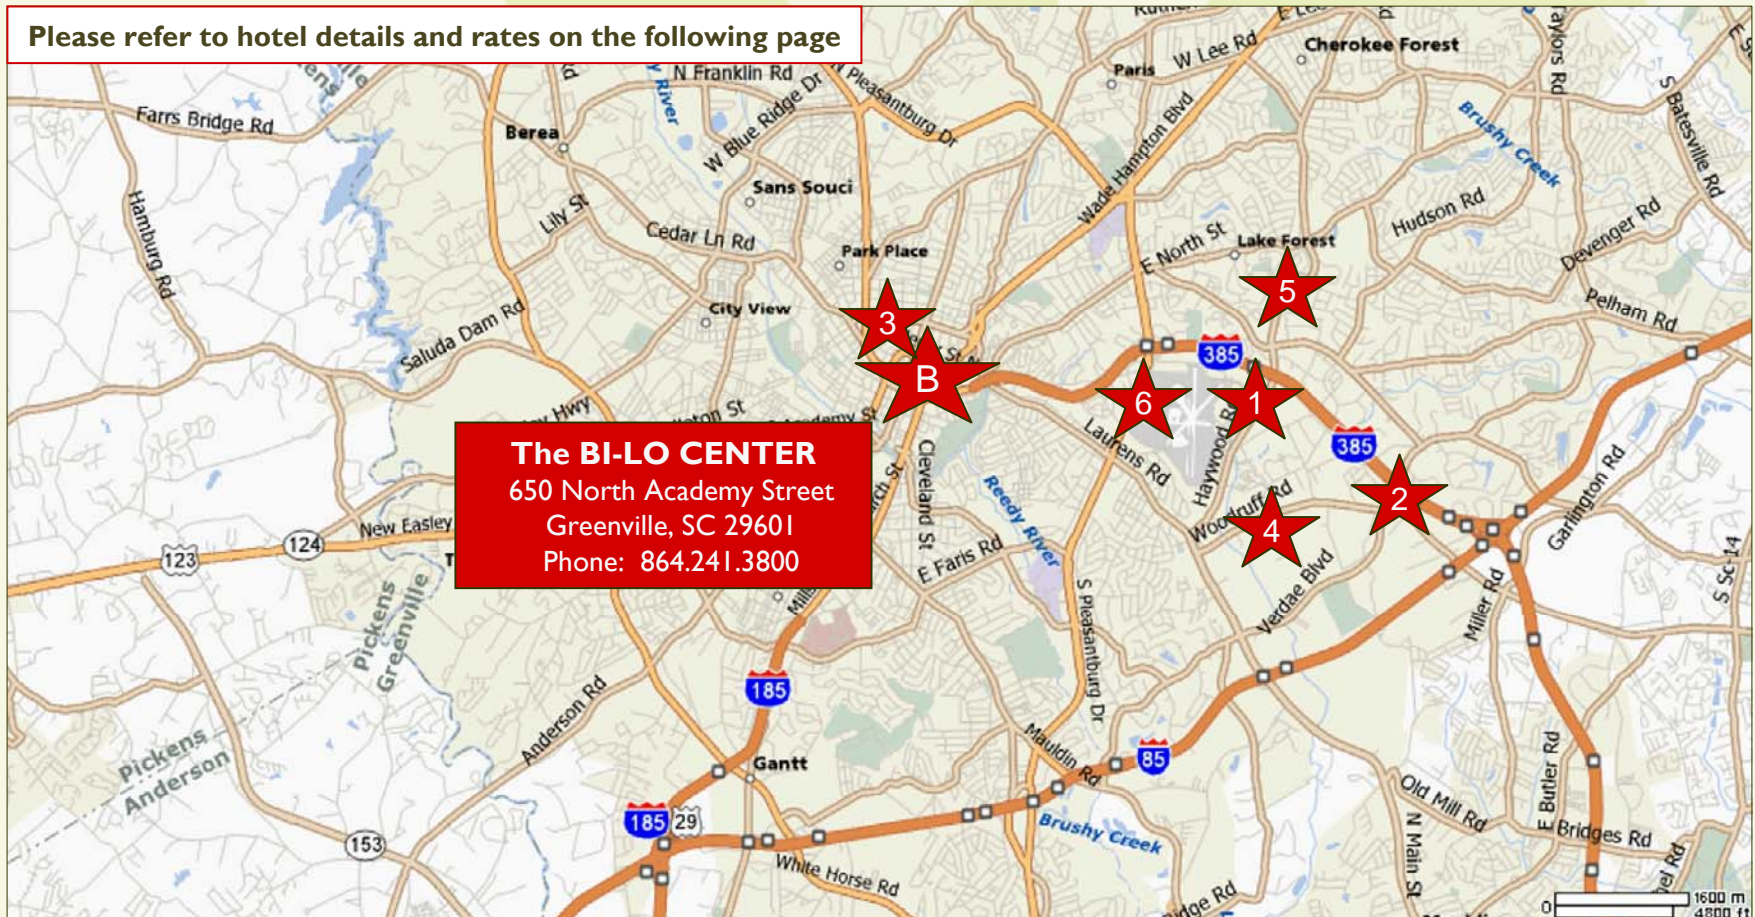

SCHSL Accommodations Map

BI-LO CENTER

Hampton Inn – Woodruff

Hyatt Place Greenville

Hampton Inn – Haywood

Holiday Inn Express Downtown

Sleep Inn Carolina First Center

Holiday Inn Express- Woodruff

Please refer to hotel details and rates on the following page

SCHSL Upper State Girls/Boys Basketball Tournament

February 26 - 28, 2010

Hotel Name	Hotel Phone	Hotel Rate
Hampton Inn - Haywood 246 Congaree Road Greenville, SC 29615	864.232.4747	\$59
Hampton Inn - Woodruff 15 Park Woodruff Drive Greenville, SC 29607	864.213.8200	\$69
Holiday Inn Express Downtown 407 North Main Street Greenville, SC 29601	864.678.8000	\$79
Holiday Inn Express - Woodruff 1036 Woodruff Road Greenville, SC 29607	864.678.5555	\$65
Hyatt Place Greenville 40 West Orchard Park Drive Greenville, SC 29615	864.232.3000	\$69
Sleep Inn Carolina First Center 231 North Pleasantburg Drive Greenville, SC 29607	864.240.2006	\$59